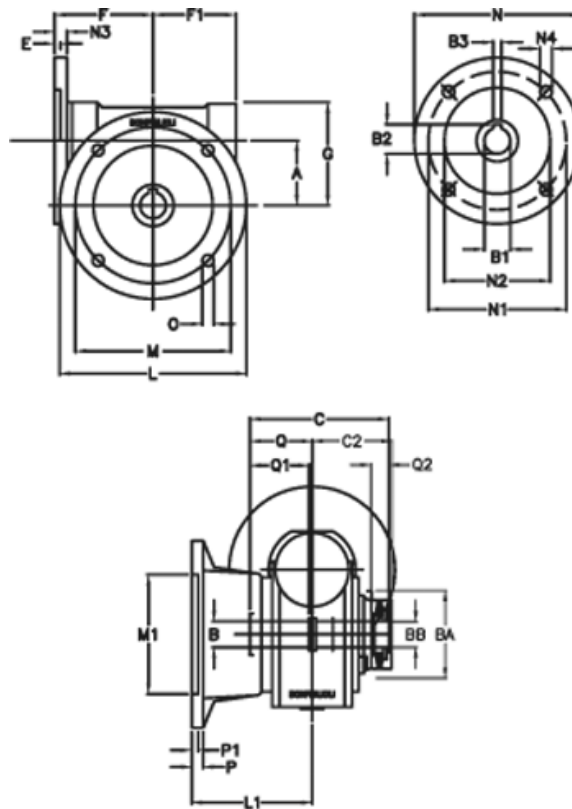

Article number: 390204404642316

Description: Worm Gear with Torque Limiter
VF 44-L1-F-46-P63B14

Measures

a = 44.60	C2 = 48	m = 87	P = 9
B = 18	Description = VF 44F-xx-63B14	M1 = 60	P1 = 7
B1 E7 = 11	E = 2.0	N = 90	Q = 32.0
B2 = 12.8	F = 65	N1 = 75	Q1 = 32
B3 H9 = 4	F1 = 54	N2 = 60	Q2 = 12
BA = 40	g = 71	N3 = 8.0	
BB H7 = 11	L = 110	N4 = 5.5	
C = 79	L1 = 60.5	O = 8.5	